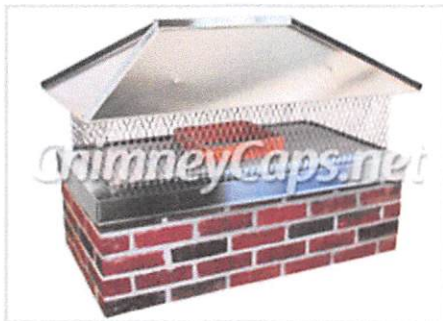

Custom Top Mounts

Custom Stainless Top Mount With
Basic Lid
#1

Custom Copper Top Mount With
Basic Lid
#2

Custom Stainless Top Mount With
Hip Lid
#3

Custom Copper Top Mount With Hip
Lid
#4

Custom Stainless Top Mount With
Hip & Ridge Lid
#5

Custom Stainless Outside Mount
With Basic Lid
#9

Custom Copper Outside Mount With
Basic Lid
#10

Custom Stainless Outside Mount
With Hip Lid
#11

Custom Copper Outside Mount With
Hip Lid
#12

Custom Stainless Outside Mount
With Hip & Ridge Lid
#13

Stock Stainless Top Mount With
Basic Lid
#17

Stock Copper Top Mount With Basic
Lid
#18

Stock Stainless Top Mount With
Designer Lid
#19

Stock Copper Top Mount With
Designer Lid
#20

Single Flue Stack Caps

**Bolt On Stainless Steel Cap With
Basic Lid
#21**