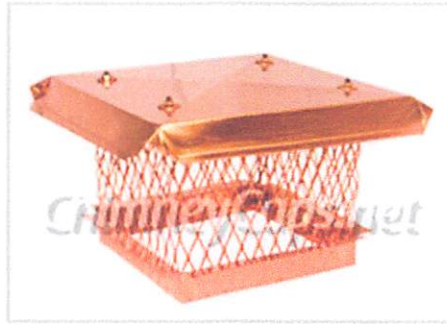

Copper Pot Topper With Round Clay
Lid
#36

Stainless Steel Pot Topper With
Clay Octagon Lid
#37

Copper Pot Topper With Clay
Octagon Lid
#38

**Stainless Steel Pot Topper For
Square ID With Basic Lid
#39**

**Copper Pot Topper For Square ID
With Basic Lid
#40**

**Stainless Steel Pot Topper For
Square ID With Designer Lid
#41**

**Copper Pot Topper For Square ID
With Designer Lid
#42**

Custom Shrouds

Custom Copper Mailbox Style Shroud
#43

Custom Copper Mailbox Style Shroud With Screen Mesh
#44